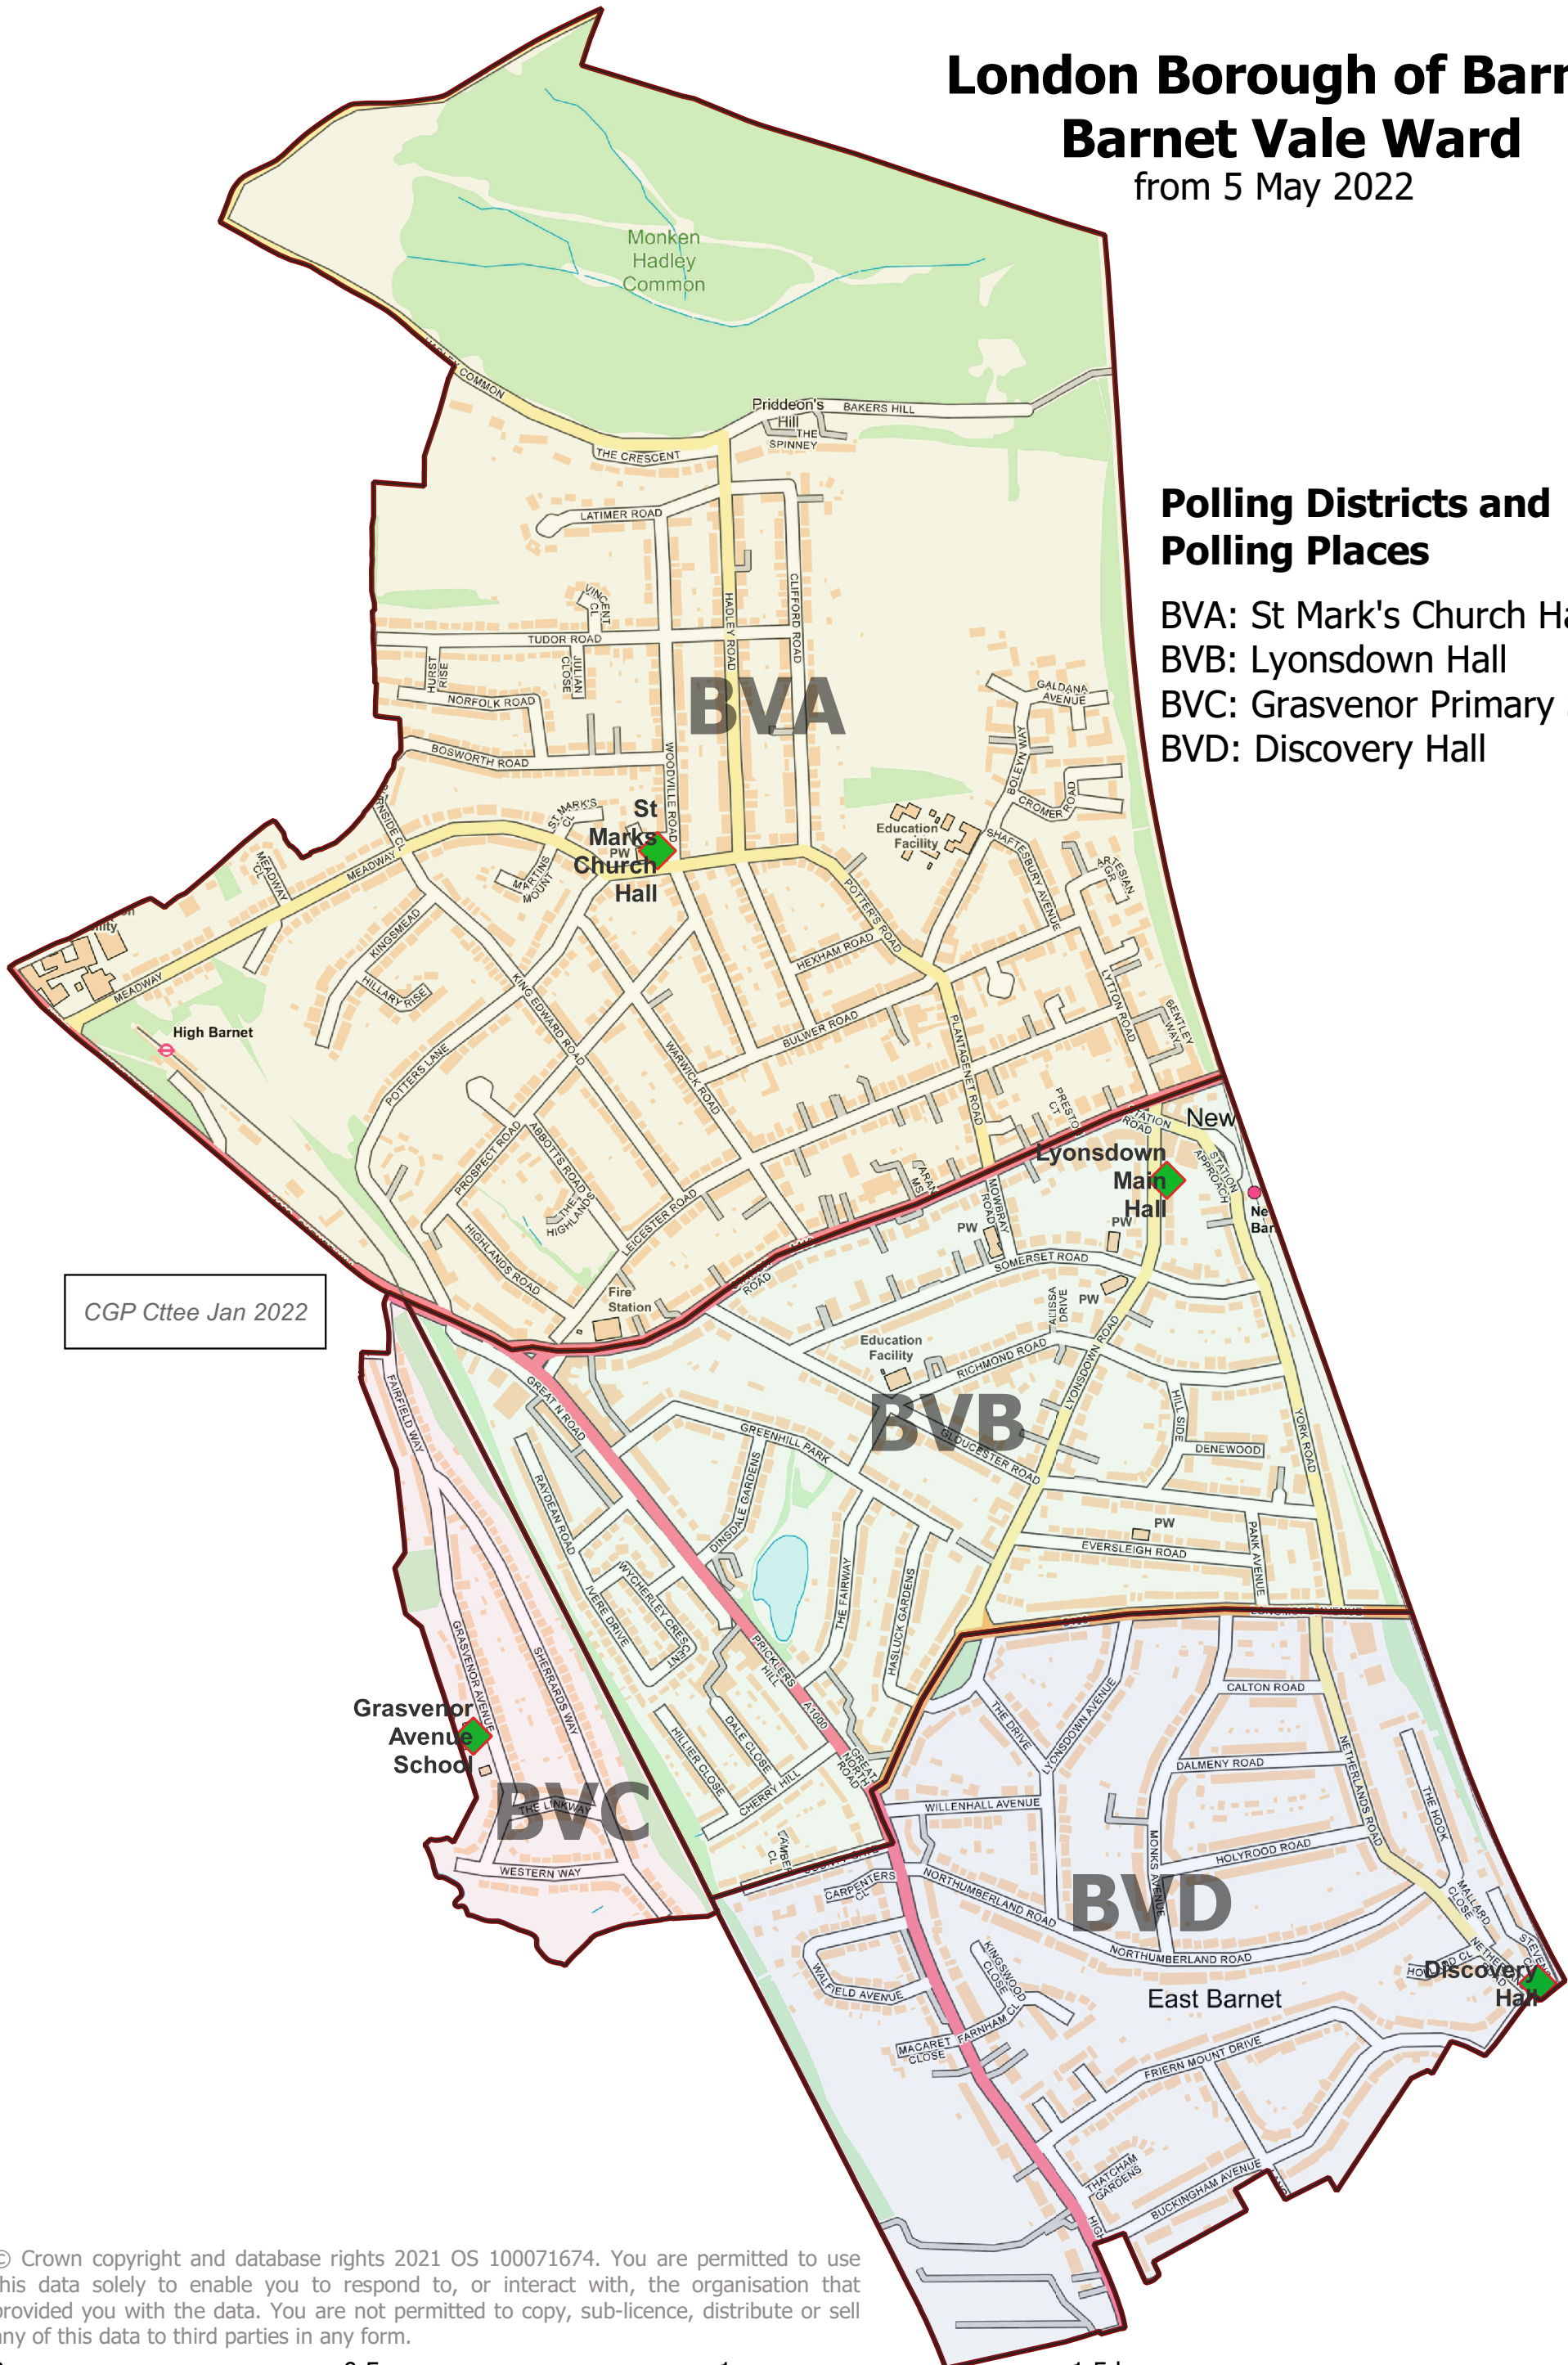

# London Borough of Barnet

## Barnet Vale Ward

from 5 May 2022

### Polling Districts and Polling Places

- BVA: St Mark's Church Hall
- BVB: Lyonsdown Hall
- BVC: Grasvenor Primary School
- BVD: Discovery Hall

CGP Cttee Jan 2022

© Crown copyright and database rights 2021 OS 100071674. You are permitted to use this data solely to enable you to respond to, or interact with, the organisation that provided you with the data. You are not permitted to copy, sub-licence, distribute or sell any of this data to third parties in any form.