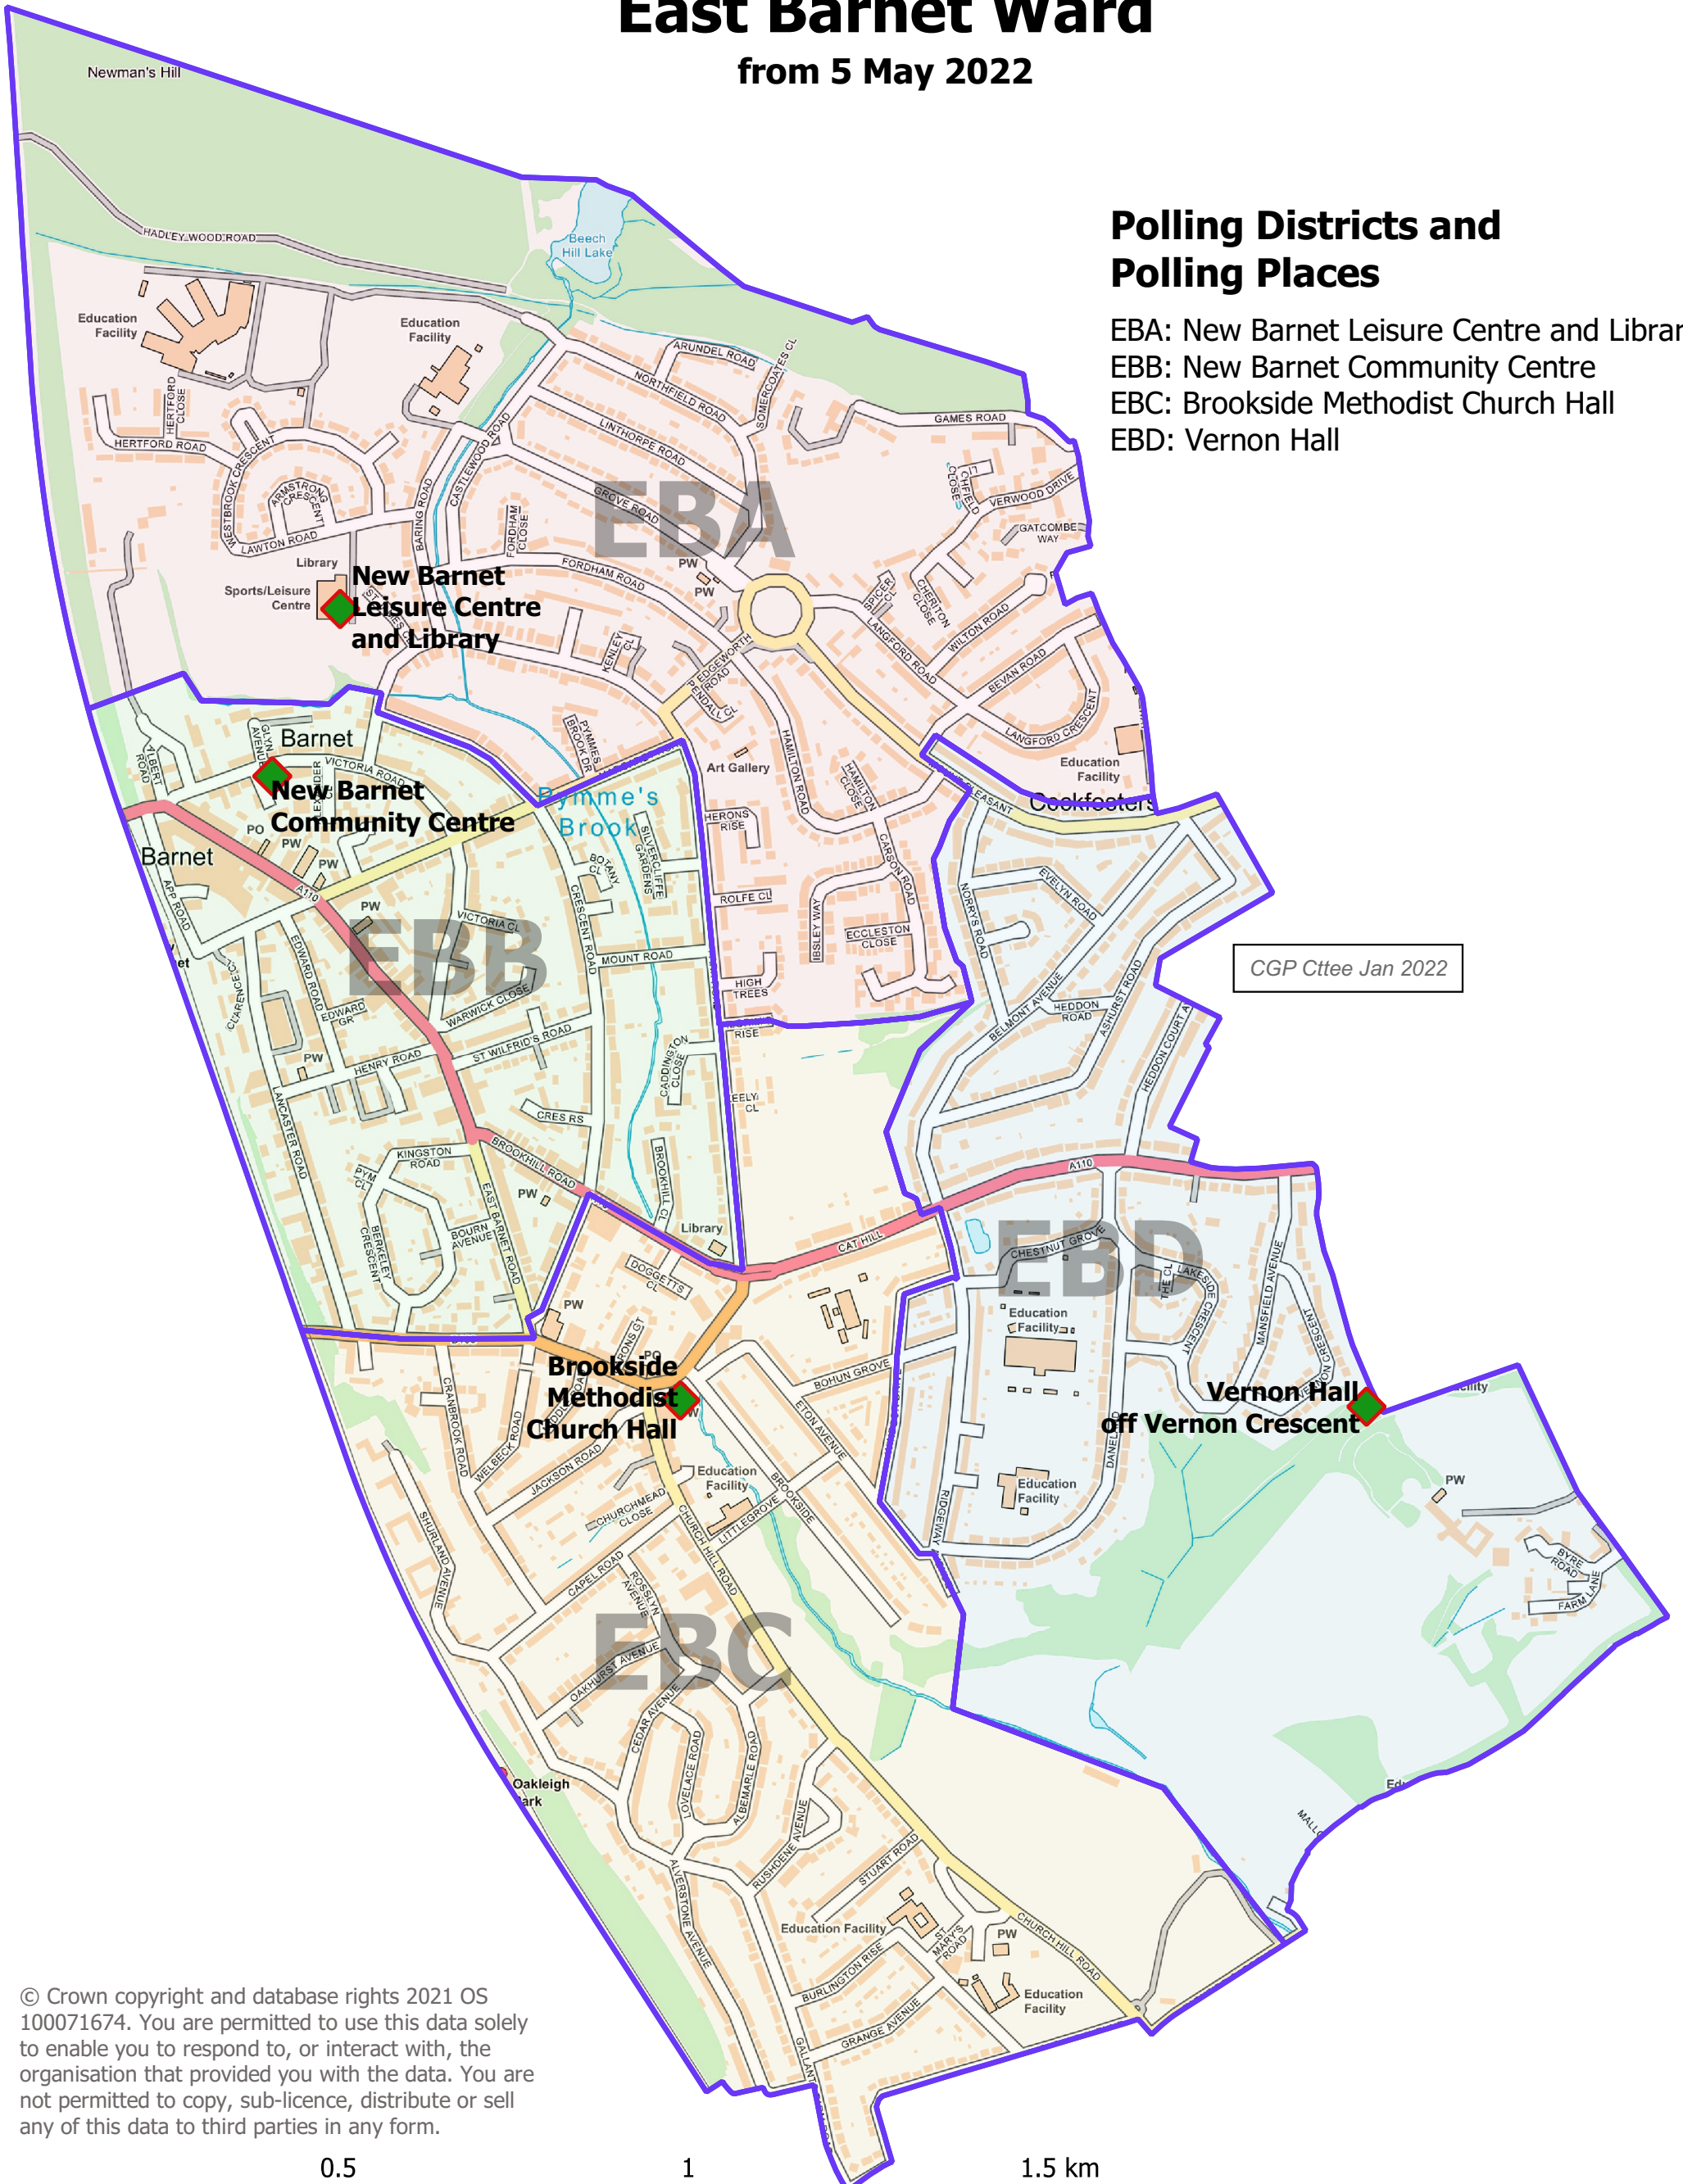

London Borough of Barnet East Barnet Ward

from 5 May 2022

Polling Districts and Polling Places

- EBA: New Barnet Leisure Centre and Library
- EBB: New Barnet Community Centre
- EBC: Brookside Methodist Church Hall
- EBD: Vernon Hall

© Crown copyright and database rights 2021 OS 100071674. You are permitted to use this data solely to enable you to respond to, or interact with, the organisation that provided you with the data. You are not permitted to copy, sub-licence, distribute or sell any of this data to third parties in any form.