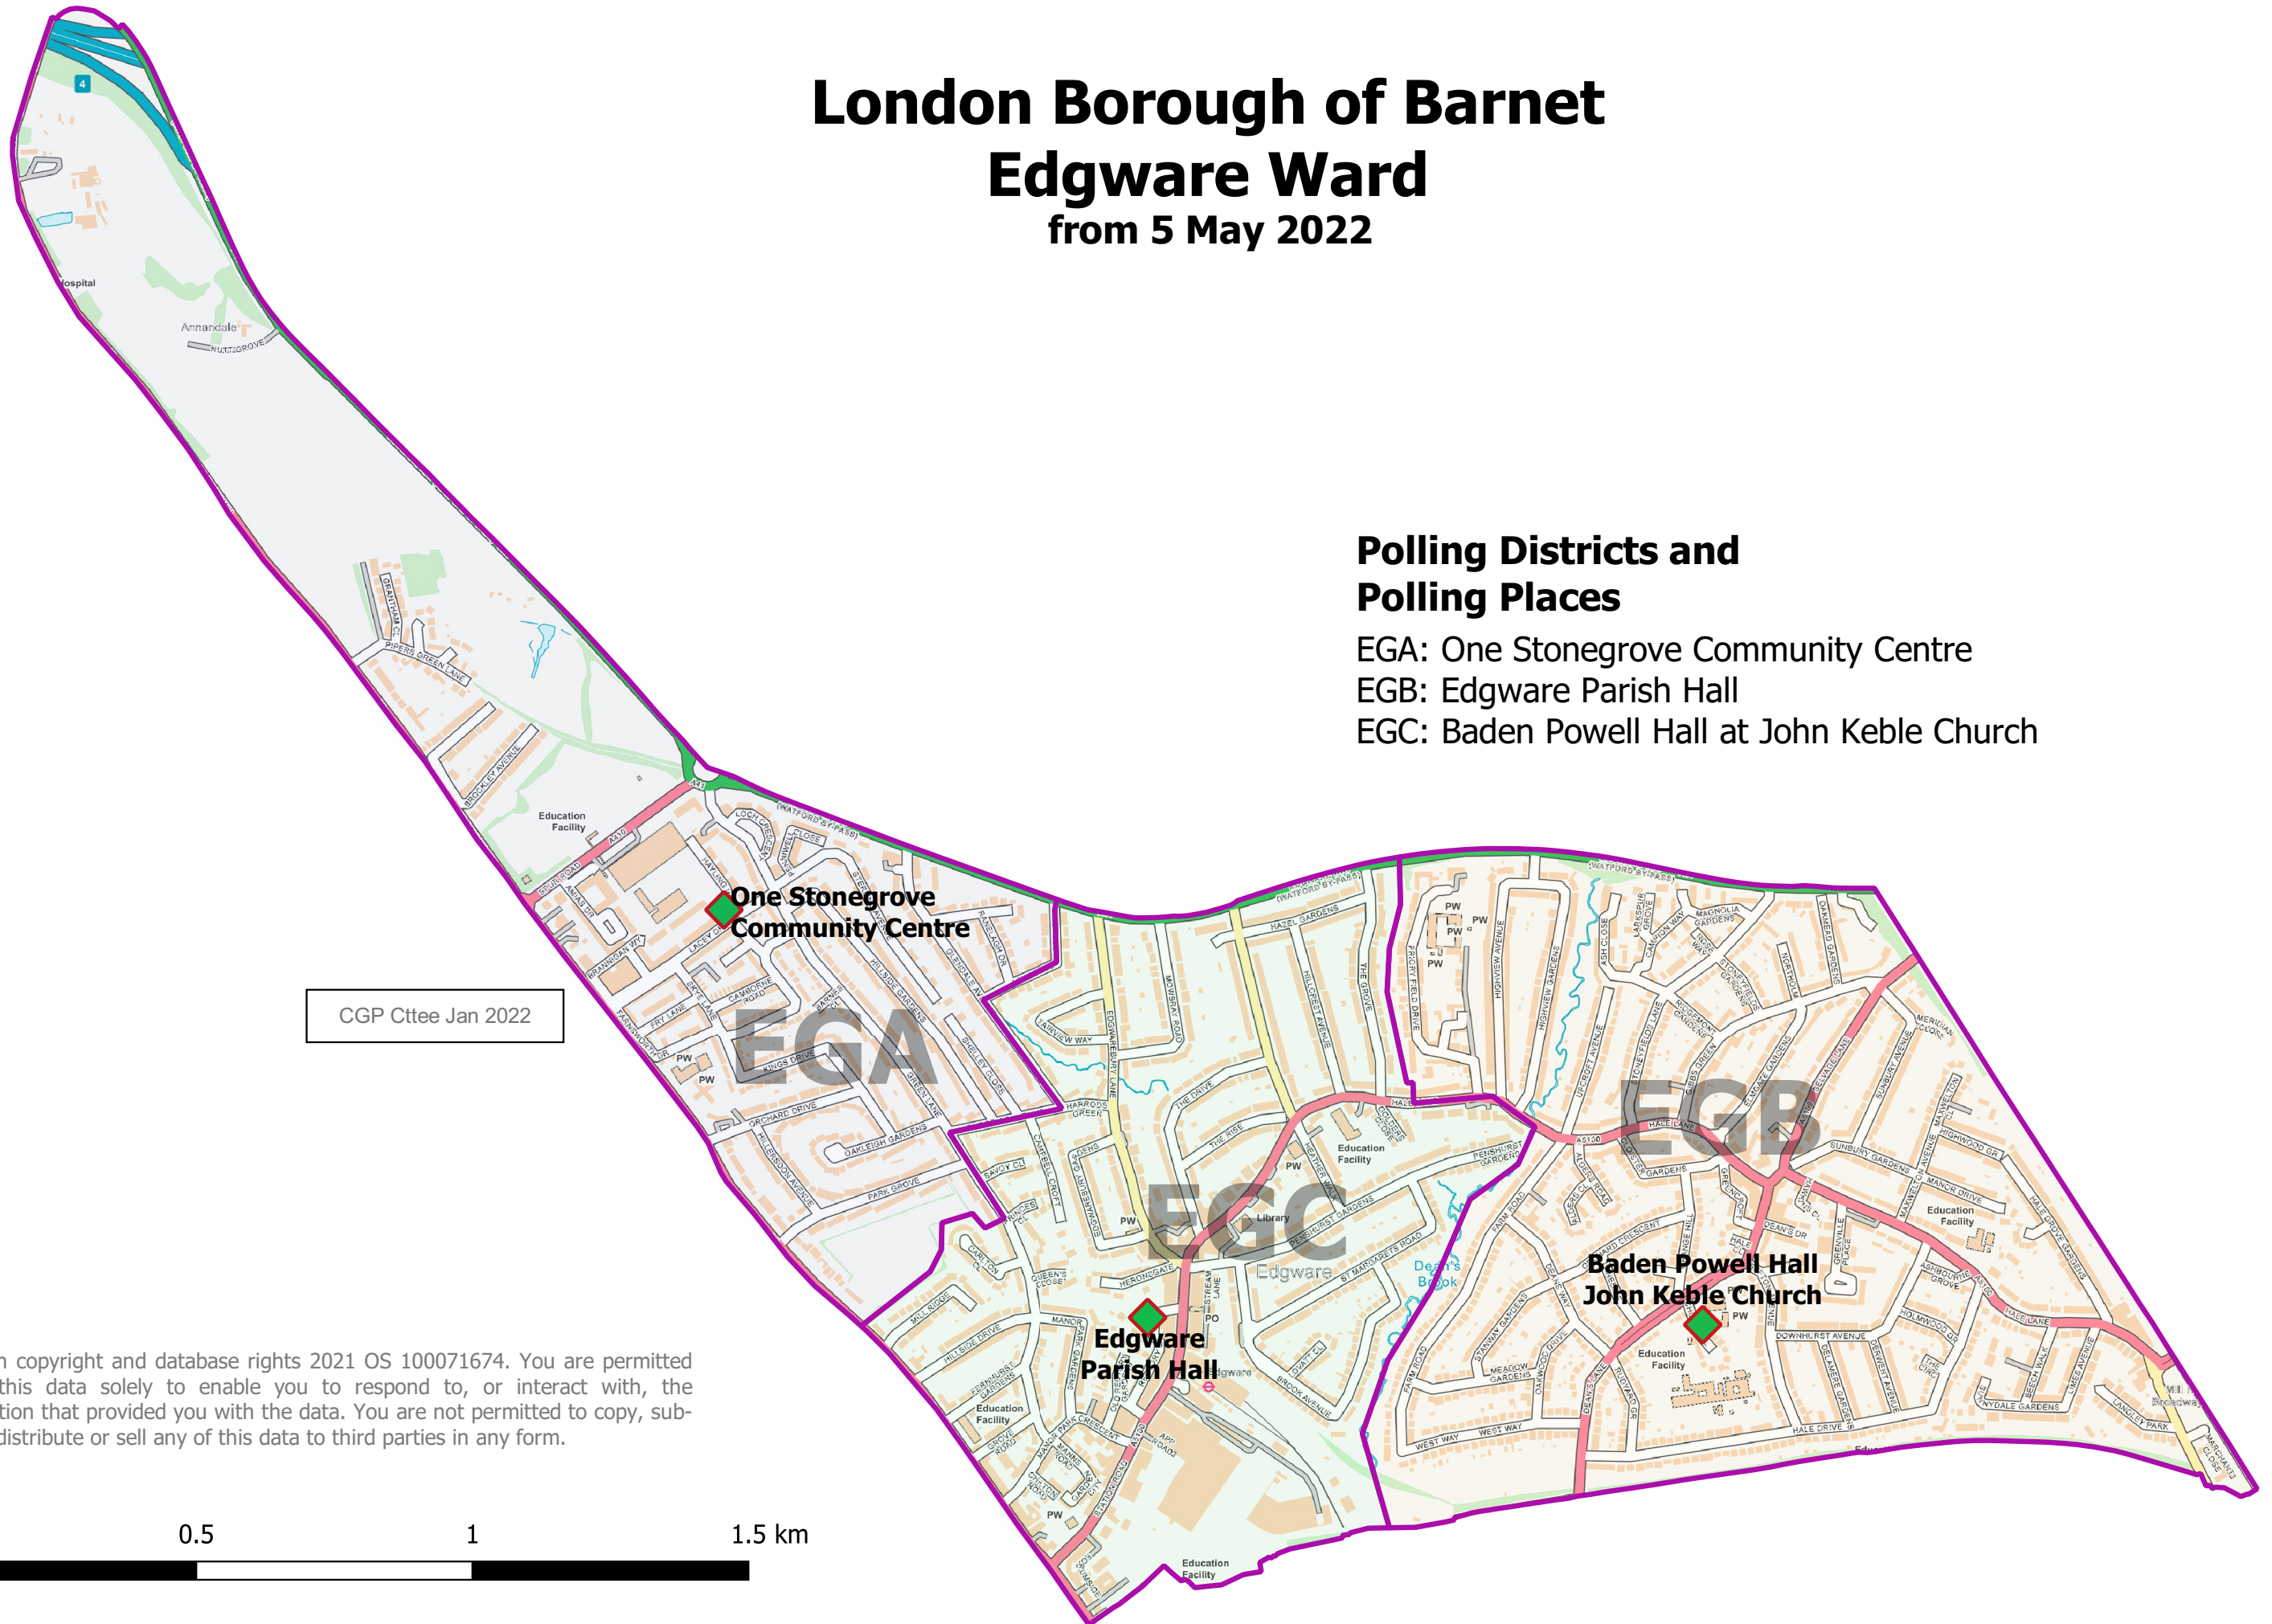

# London Borough of Barnet

## Edgware Ward

from 5 May 2022

### Polling Districts and Polling Places

- EGA: One Stonegrove Community Centre
- EGB: Edgware Parish Hall
- EGC: Baden Powell Hall at John Keble Church

© Crown copyright and database rights 2021 OS 100071674. You are permitted to use this data solely to enable you to respond to, or interact with, the organisation that provided you with the data. You are not permitted to copy, sub-licence, distribute or sell any of this data to third parties in any form.