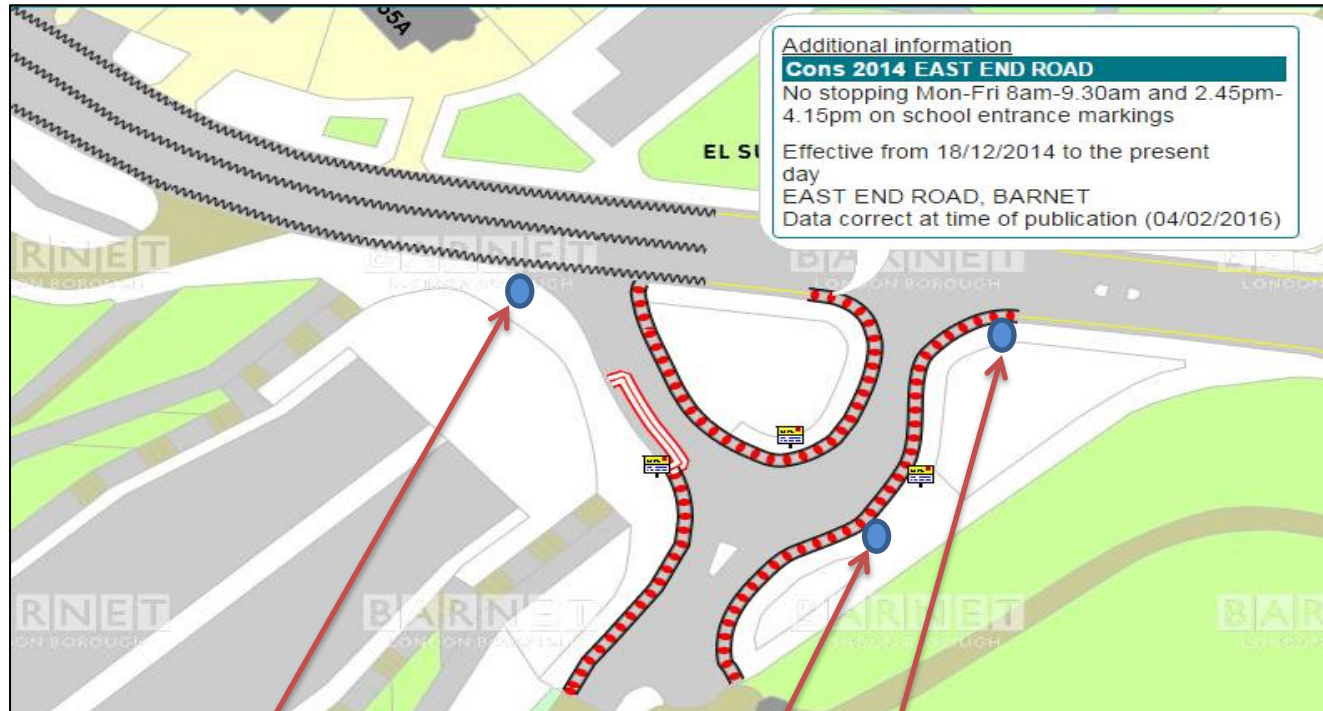

Location: Christ's College, East End Road, London, N2 0SE

Enforcement Type: School Keep Clear Marking Parking Enforcement

Source: www.barnettraffweb.co.uk

3 X CCTV Enforcement Camera Location and View path