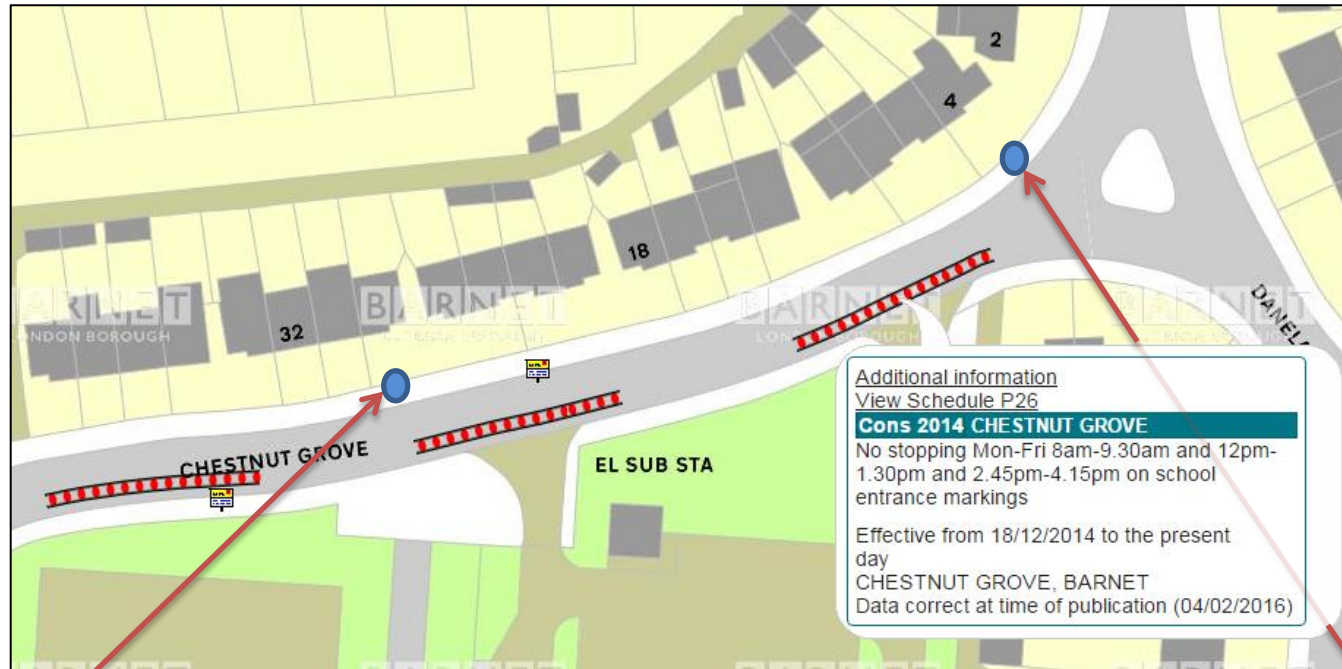

**Location:** East Barnet School, Chestnut Grove, London, EN4 8PU

**Enforcement Type:** School Keep Clear Marking Parking Enforcement

**Source:** [www.barnettraffweb.co.uk](http://www.barnettraffweb.co.uk)

**2 X CCTV Enforcement Camera Location and View path**