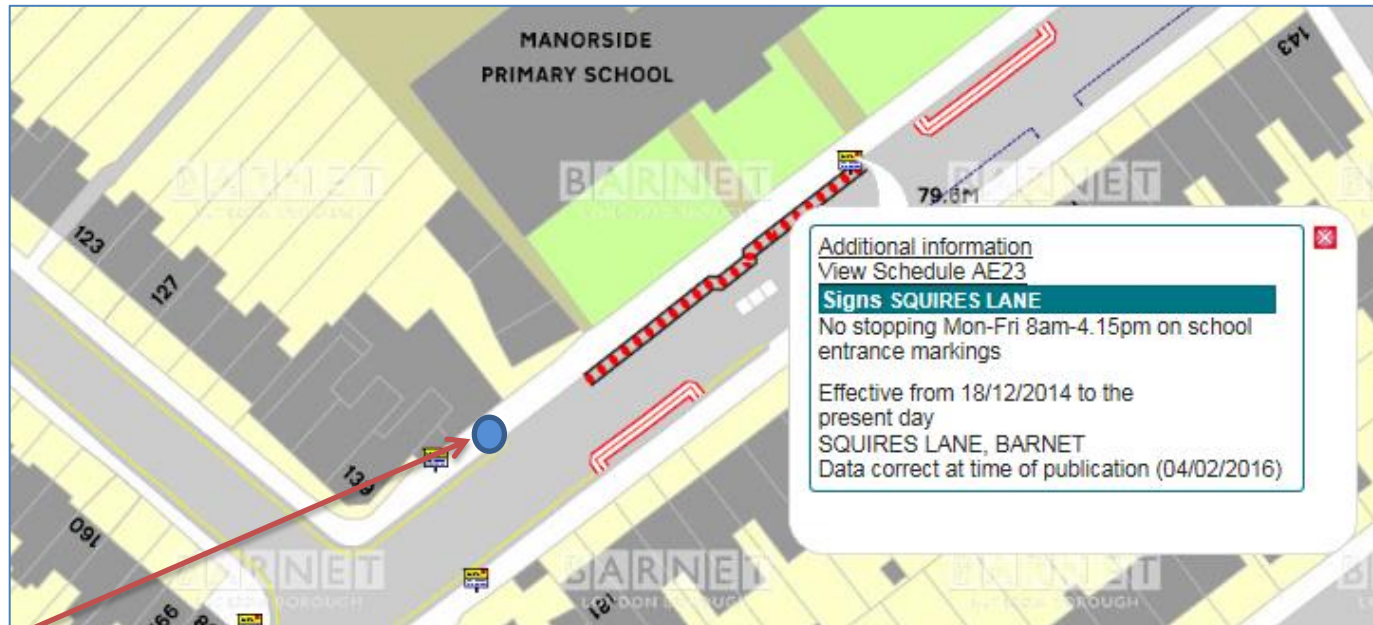

Location: Manorside Primary School, Squires Lane, London, N3 2AB

Enforcement Type: School Keep Clear Marking Parking Enforcement

Source: www.barnettraffweb.co.uk

1 X CCTV Enforcement Camera Location and View path