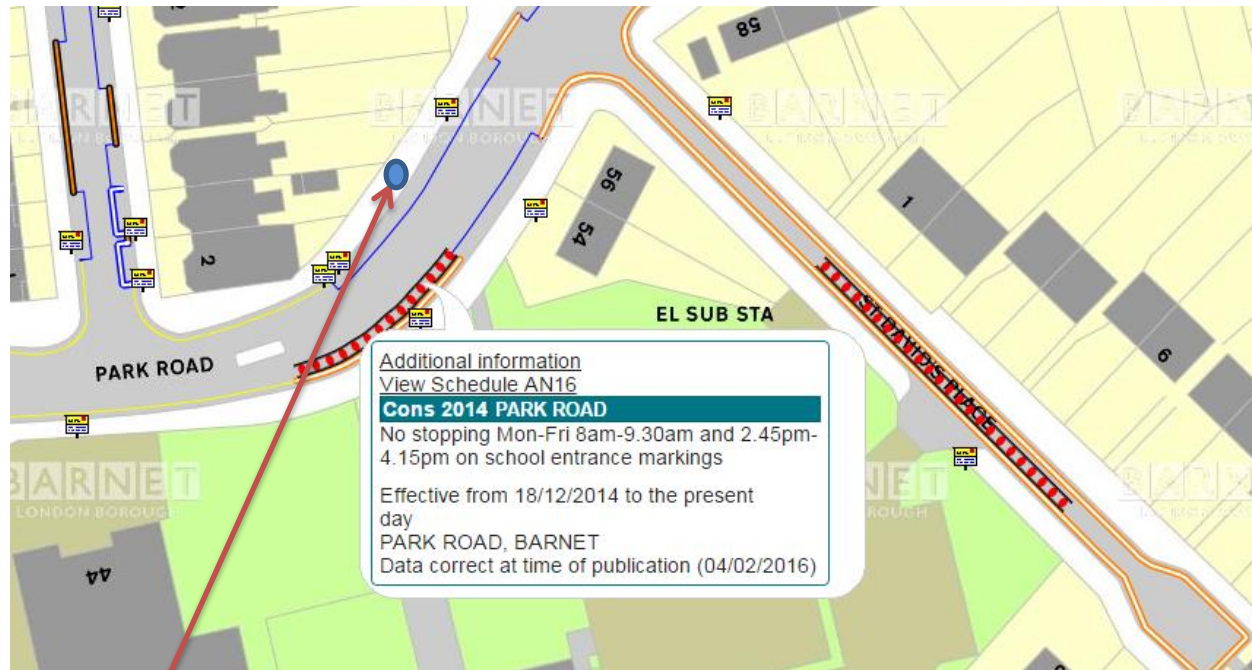

Location: Parkfield Primary School, Park Road/St David's Place, London.

Enforcement Type: School Keep Clear Marking Parking Enforcement

Source: www.barnettraffweb.co.uk

1 X CCTV Enforcement Camera Location and View path

1 X CCTV Enforcement Camera Location and View path