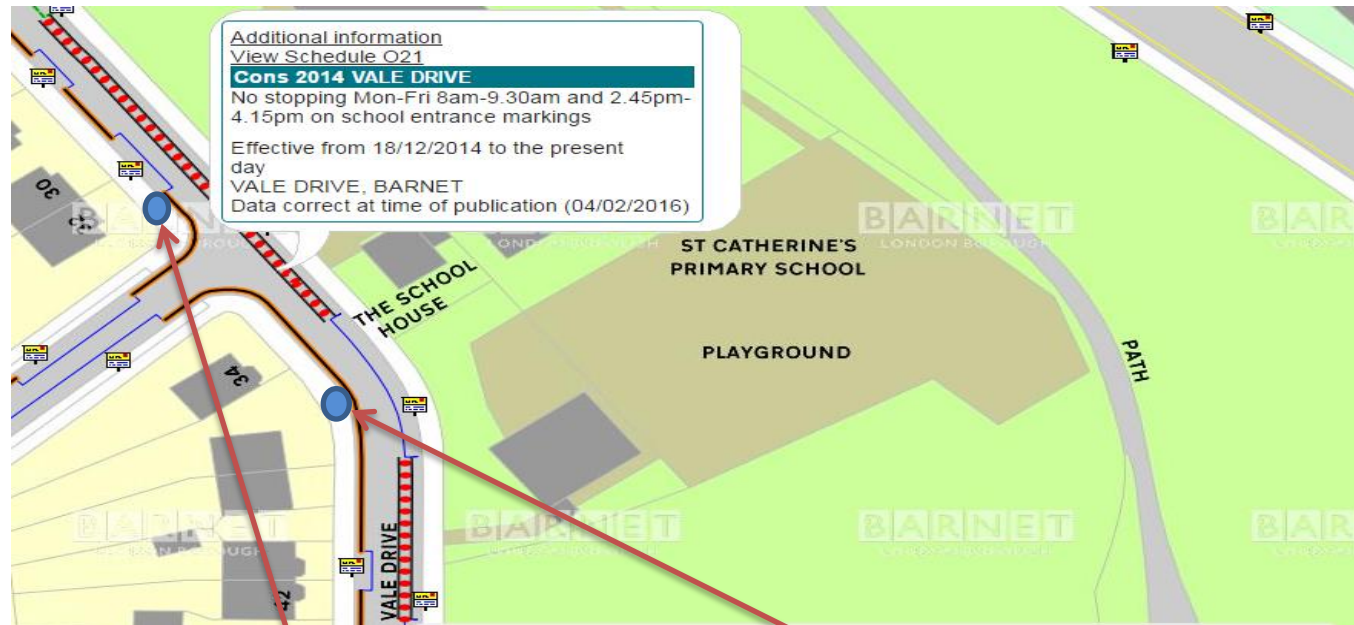

Location: St Catherine's RC School, Vale Drive, London, EN5 2ED

Enforcement Type: School Keep Clear Marking Parking Enforcement

Source: www.barnettraffweb.co.uk

2 X CCTV Enforcement Camera Location and View path