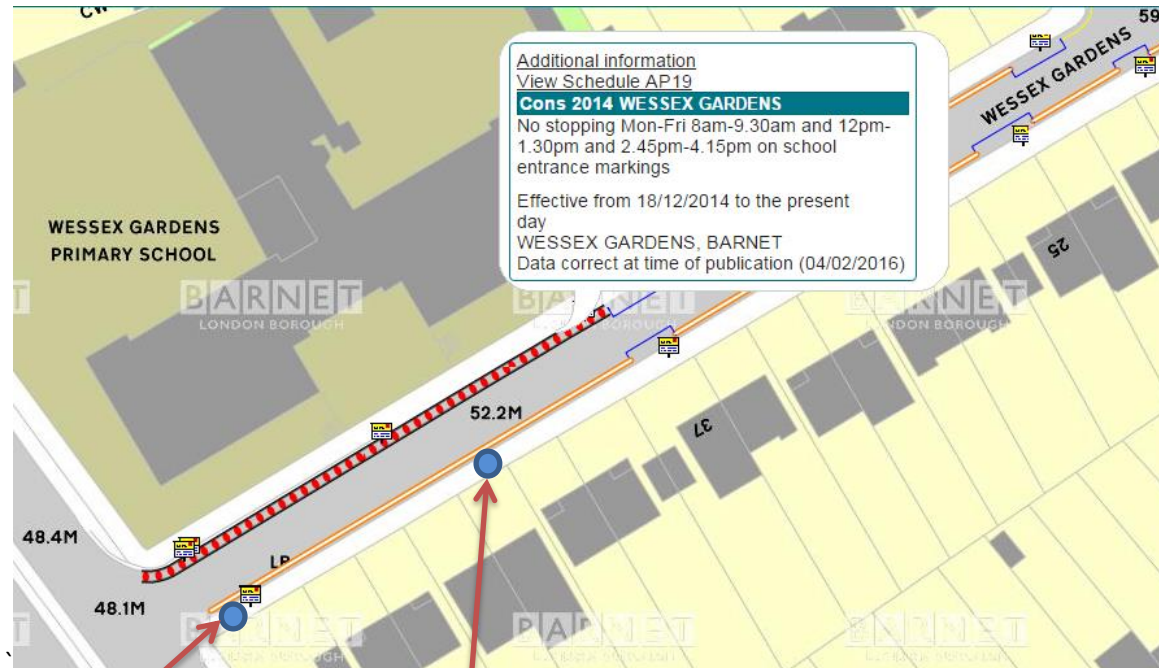

Location: Wessex Gardens Primary School, Wessex Gardens, London, NW11 9RR

Enforcement Type: School Keep Clear Marking Parking Enforcement

Source: www.barnettraffweb.co.uk

2 X CCTV Enforcement Camera Location and View path