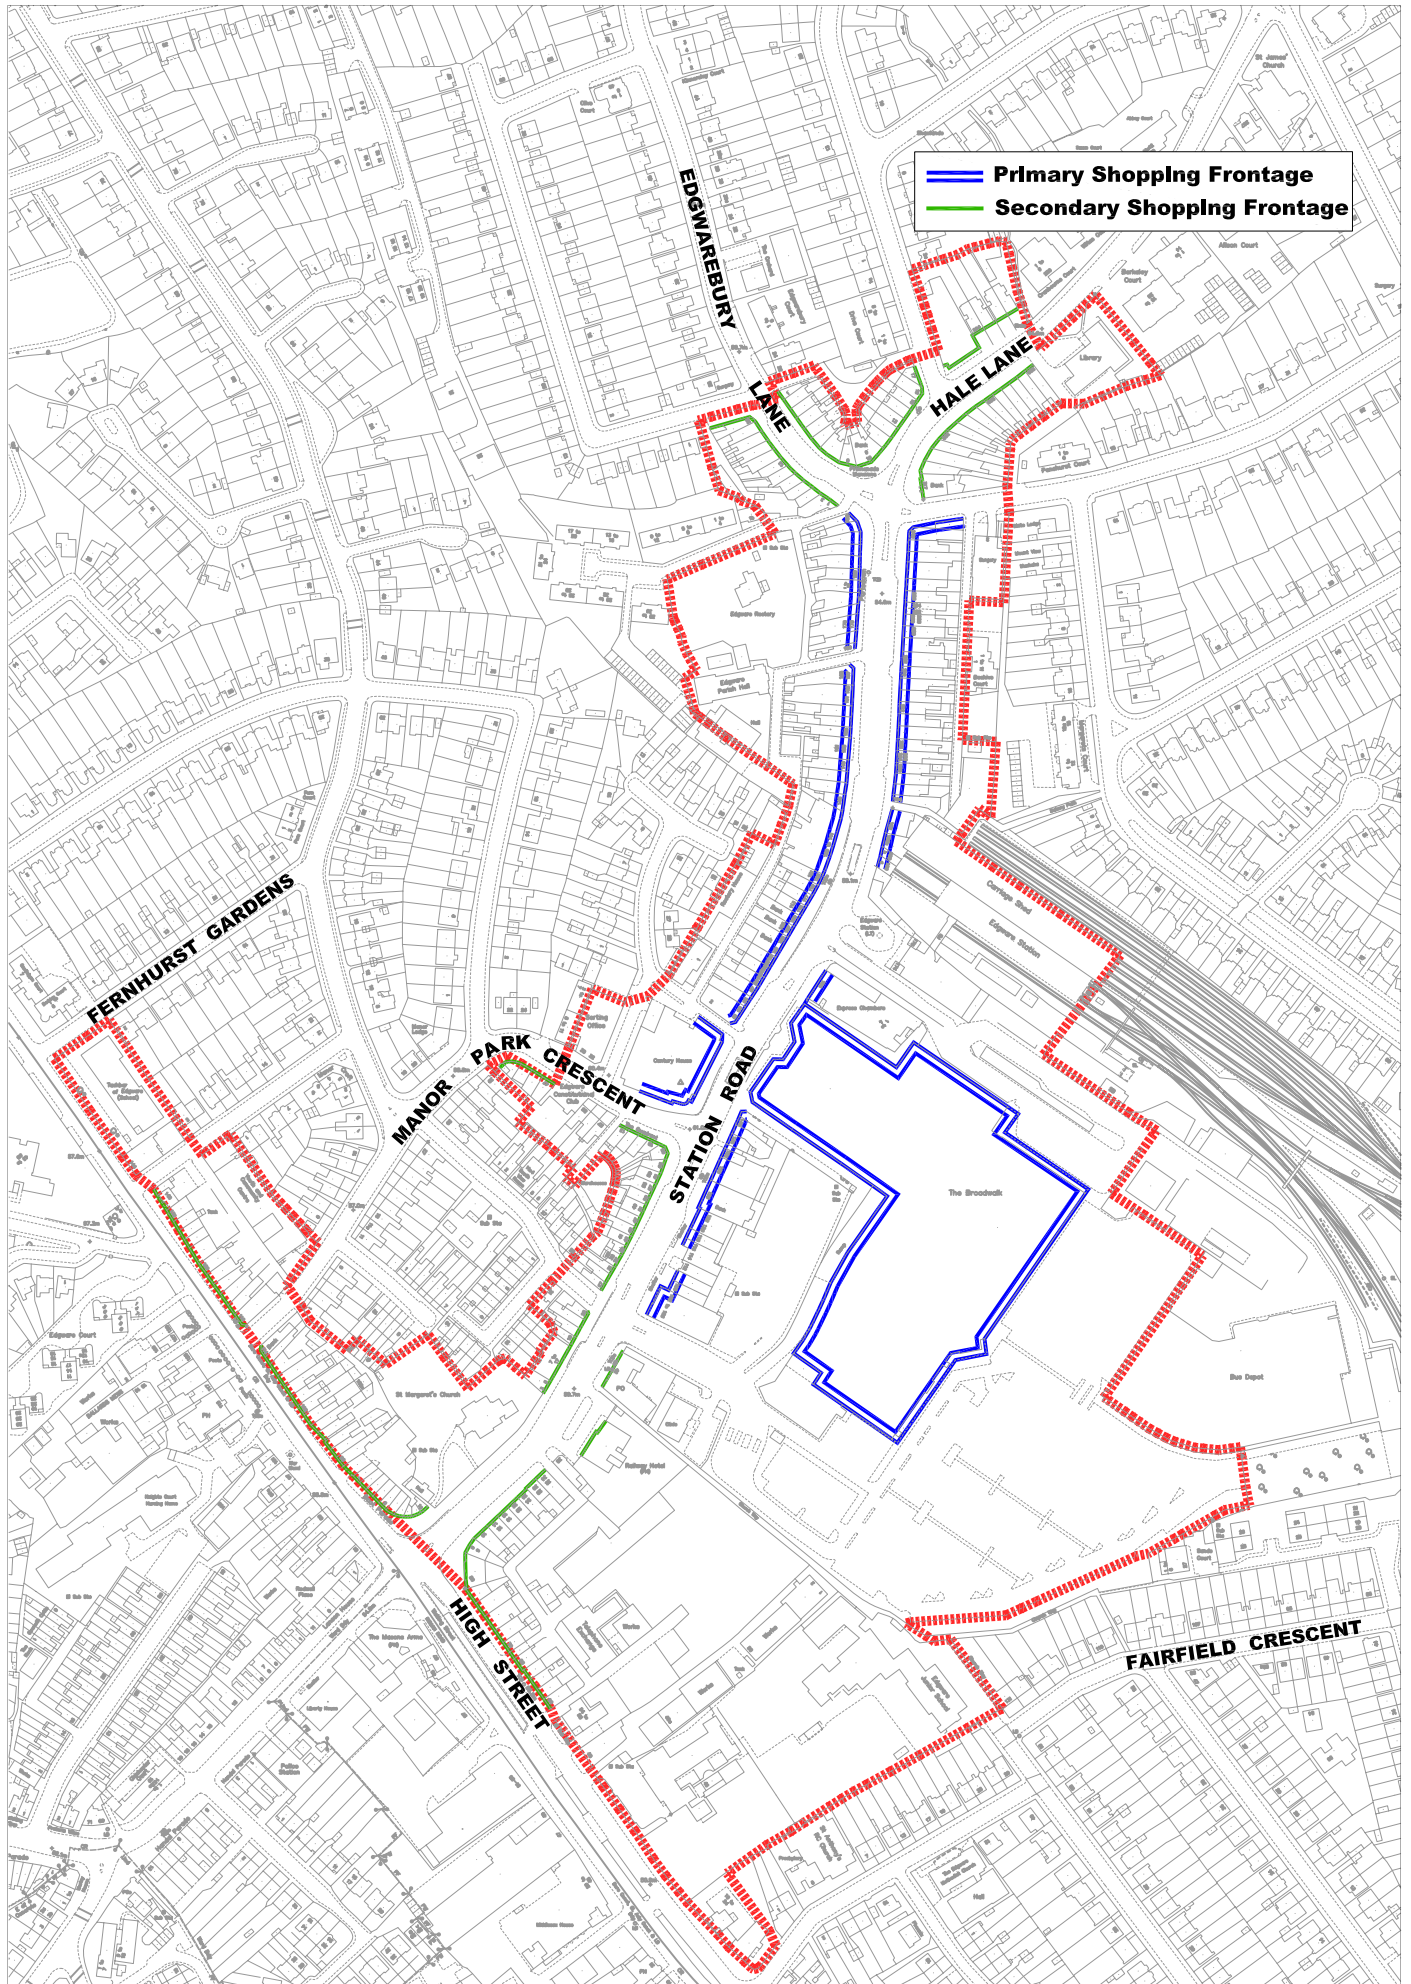

Map No.1. London Borough of Barnet. Proposed Alterations to Proposals Map (Adopted 2006)

Edgware Town Centre Boundary