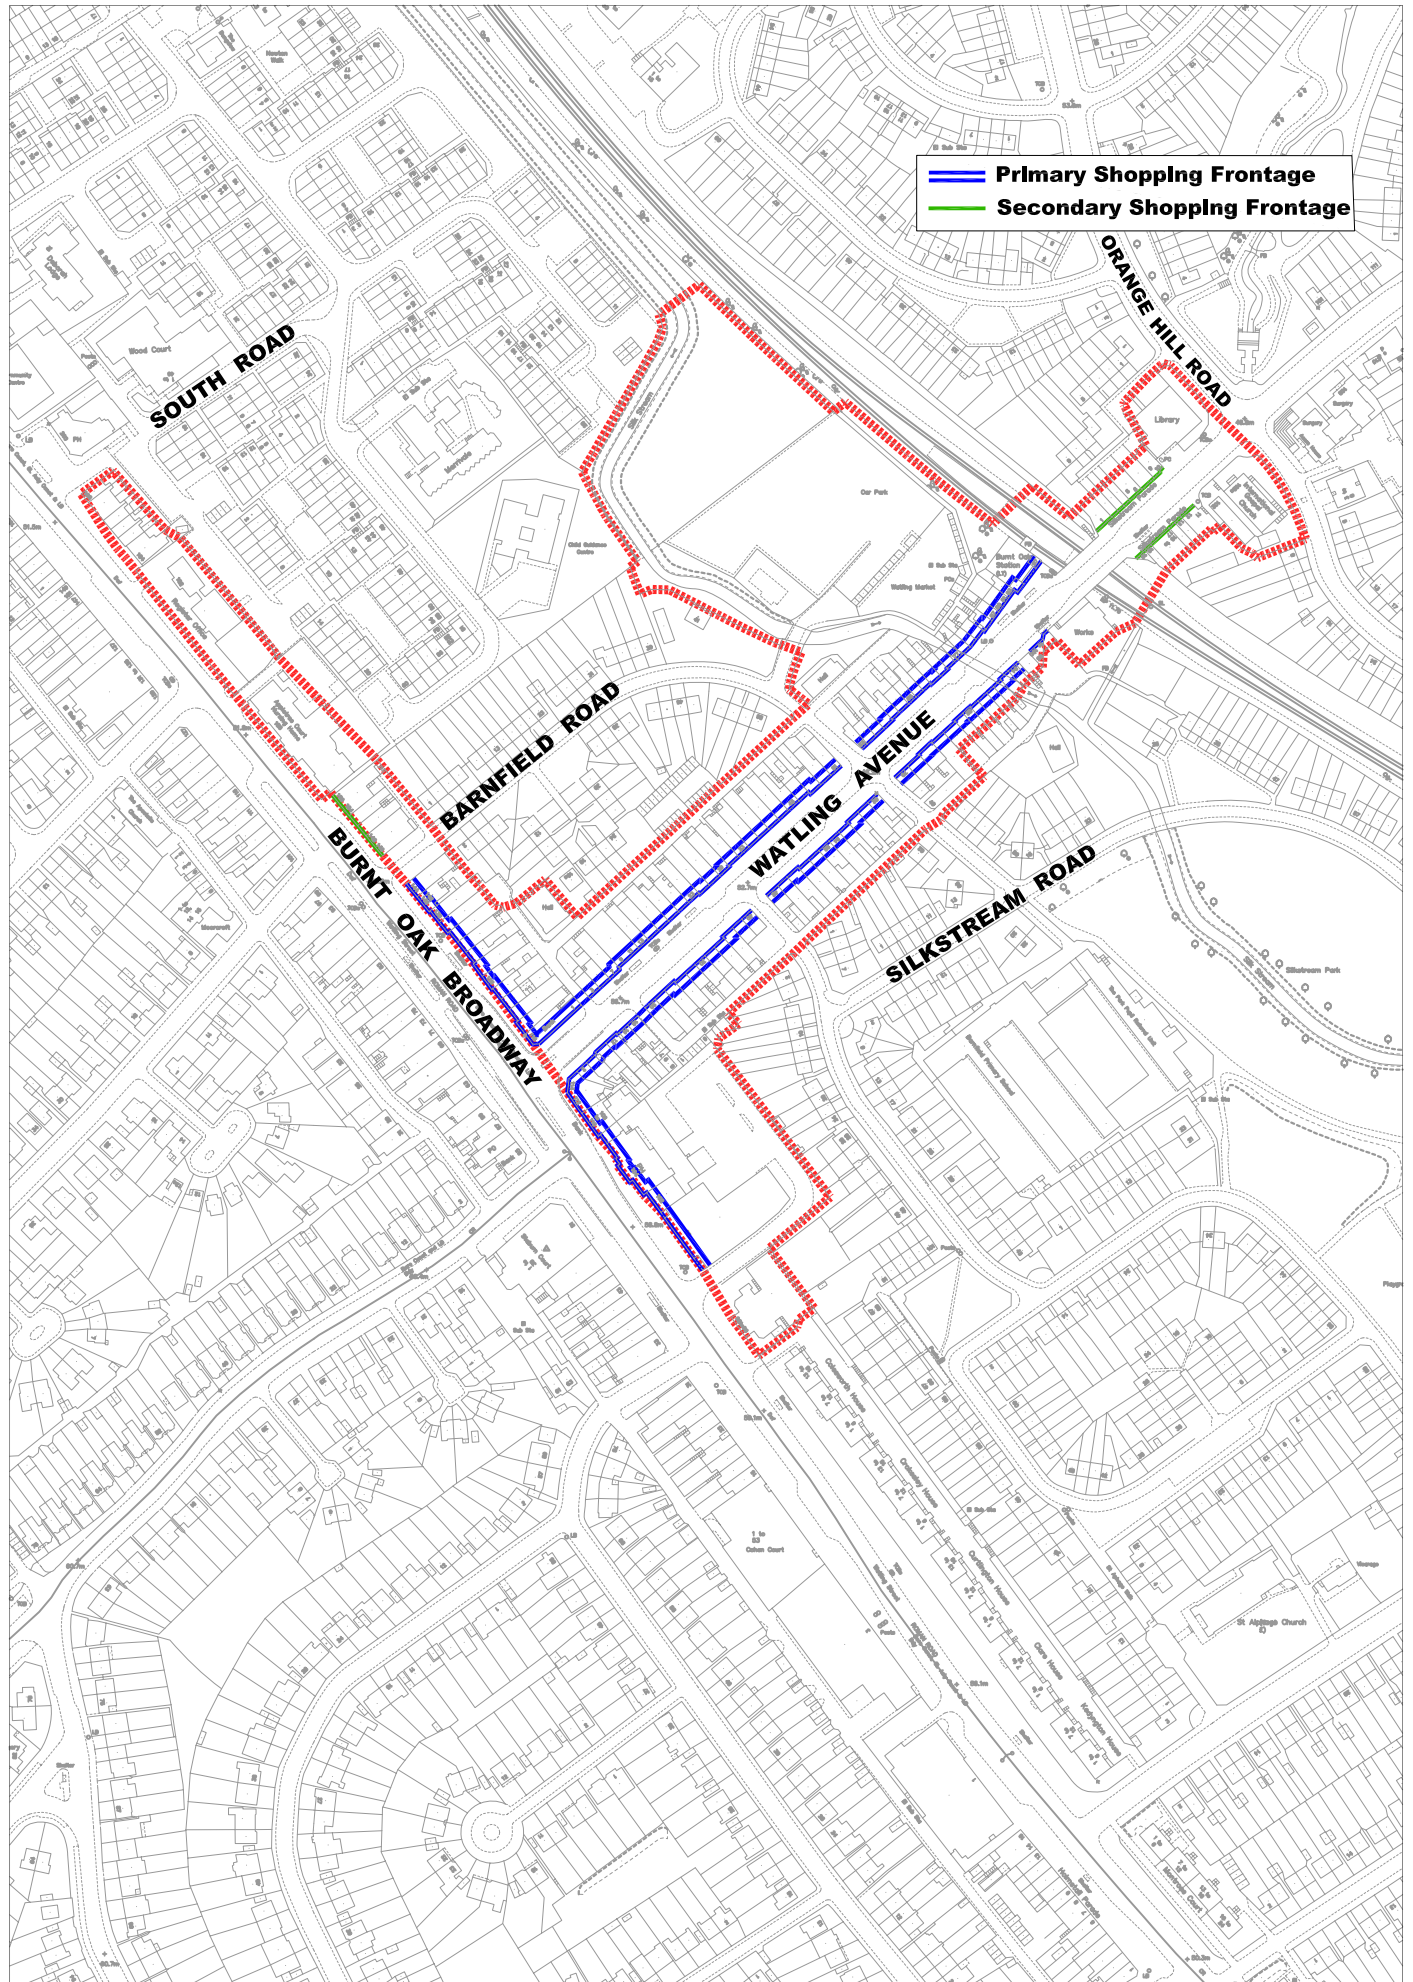

Map No.15 London Borough of Barnet. Proposed Alterations to Proposals Map (Adopted 2006)

Burnt Oak Town Centre Boundary