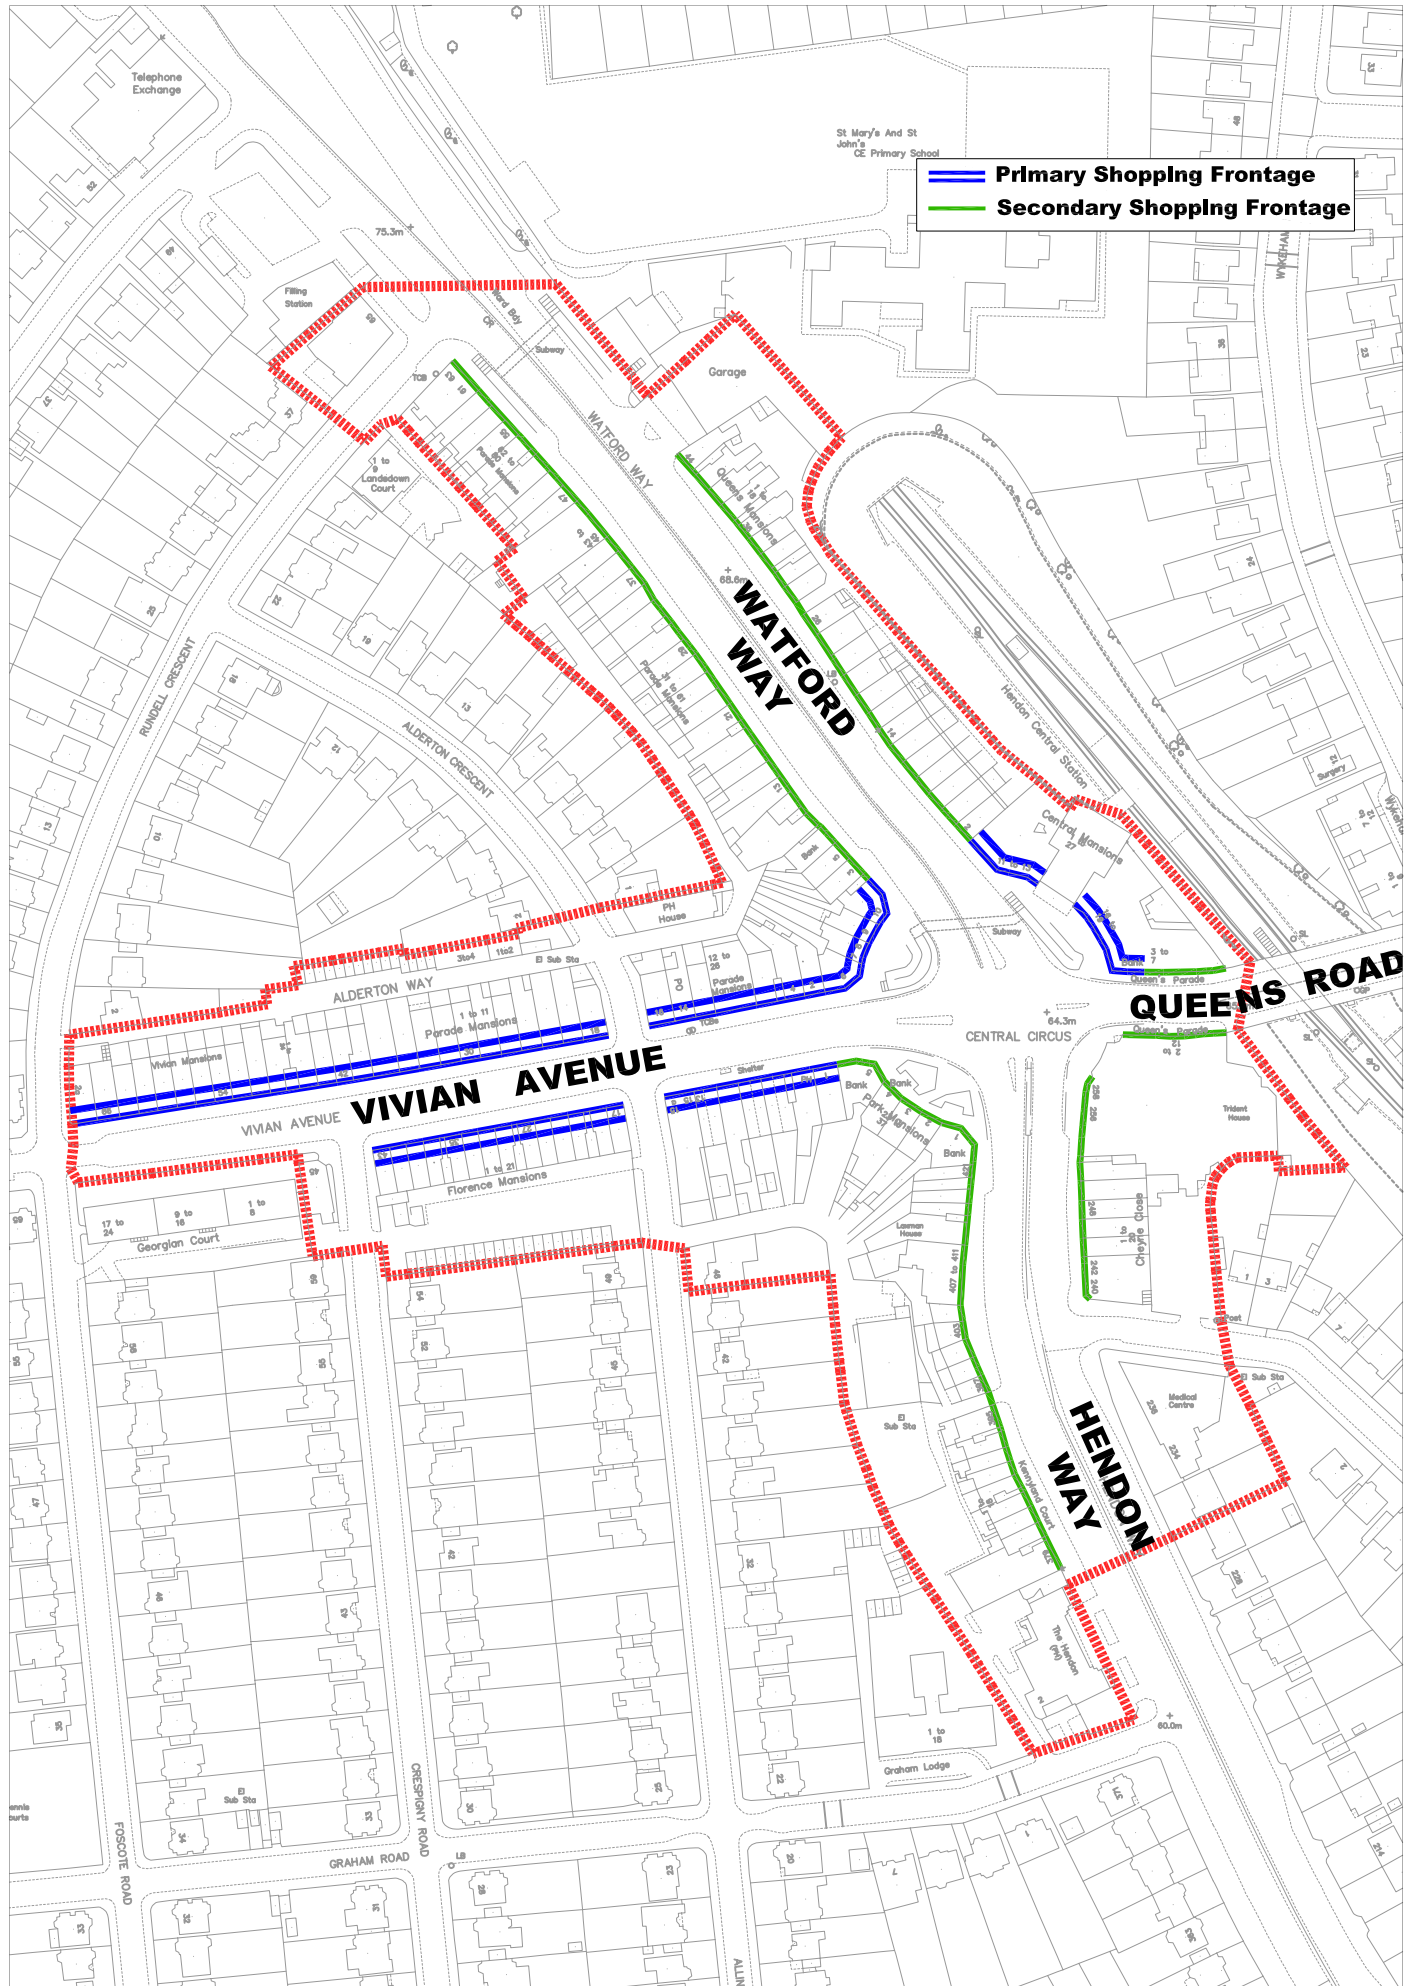

Map No. 6 London Borough of Barnet. Proposed Alterations to Proposals Map (Adopted 2006)

Hendon Central Town Centre Boundary